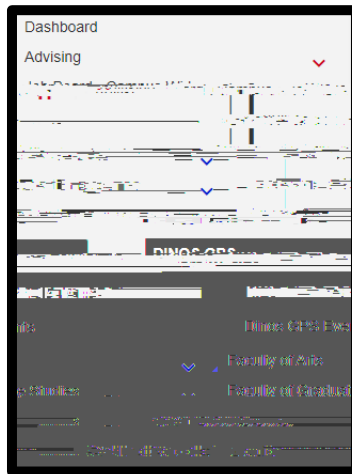

Figure 2 Elevate Dashboard menu with Dinos GPS.

Select which service you would like to access from the Dinos GPS sub-menu.

Figure 3 Dinos GPS sub-menu in Elevate with Dinos GPS Appointments selected.

Choose a booking option such as

Figure 4 Booking options for elevate appointments.