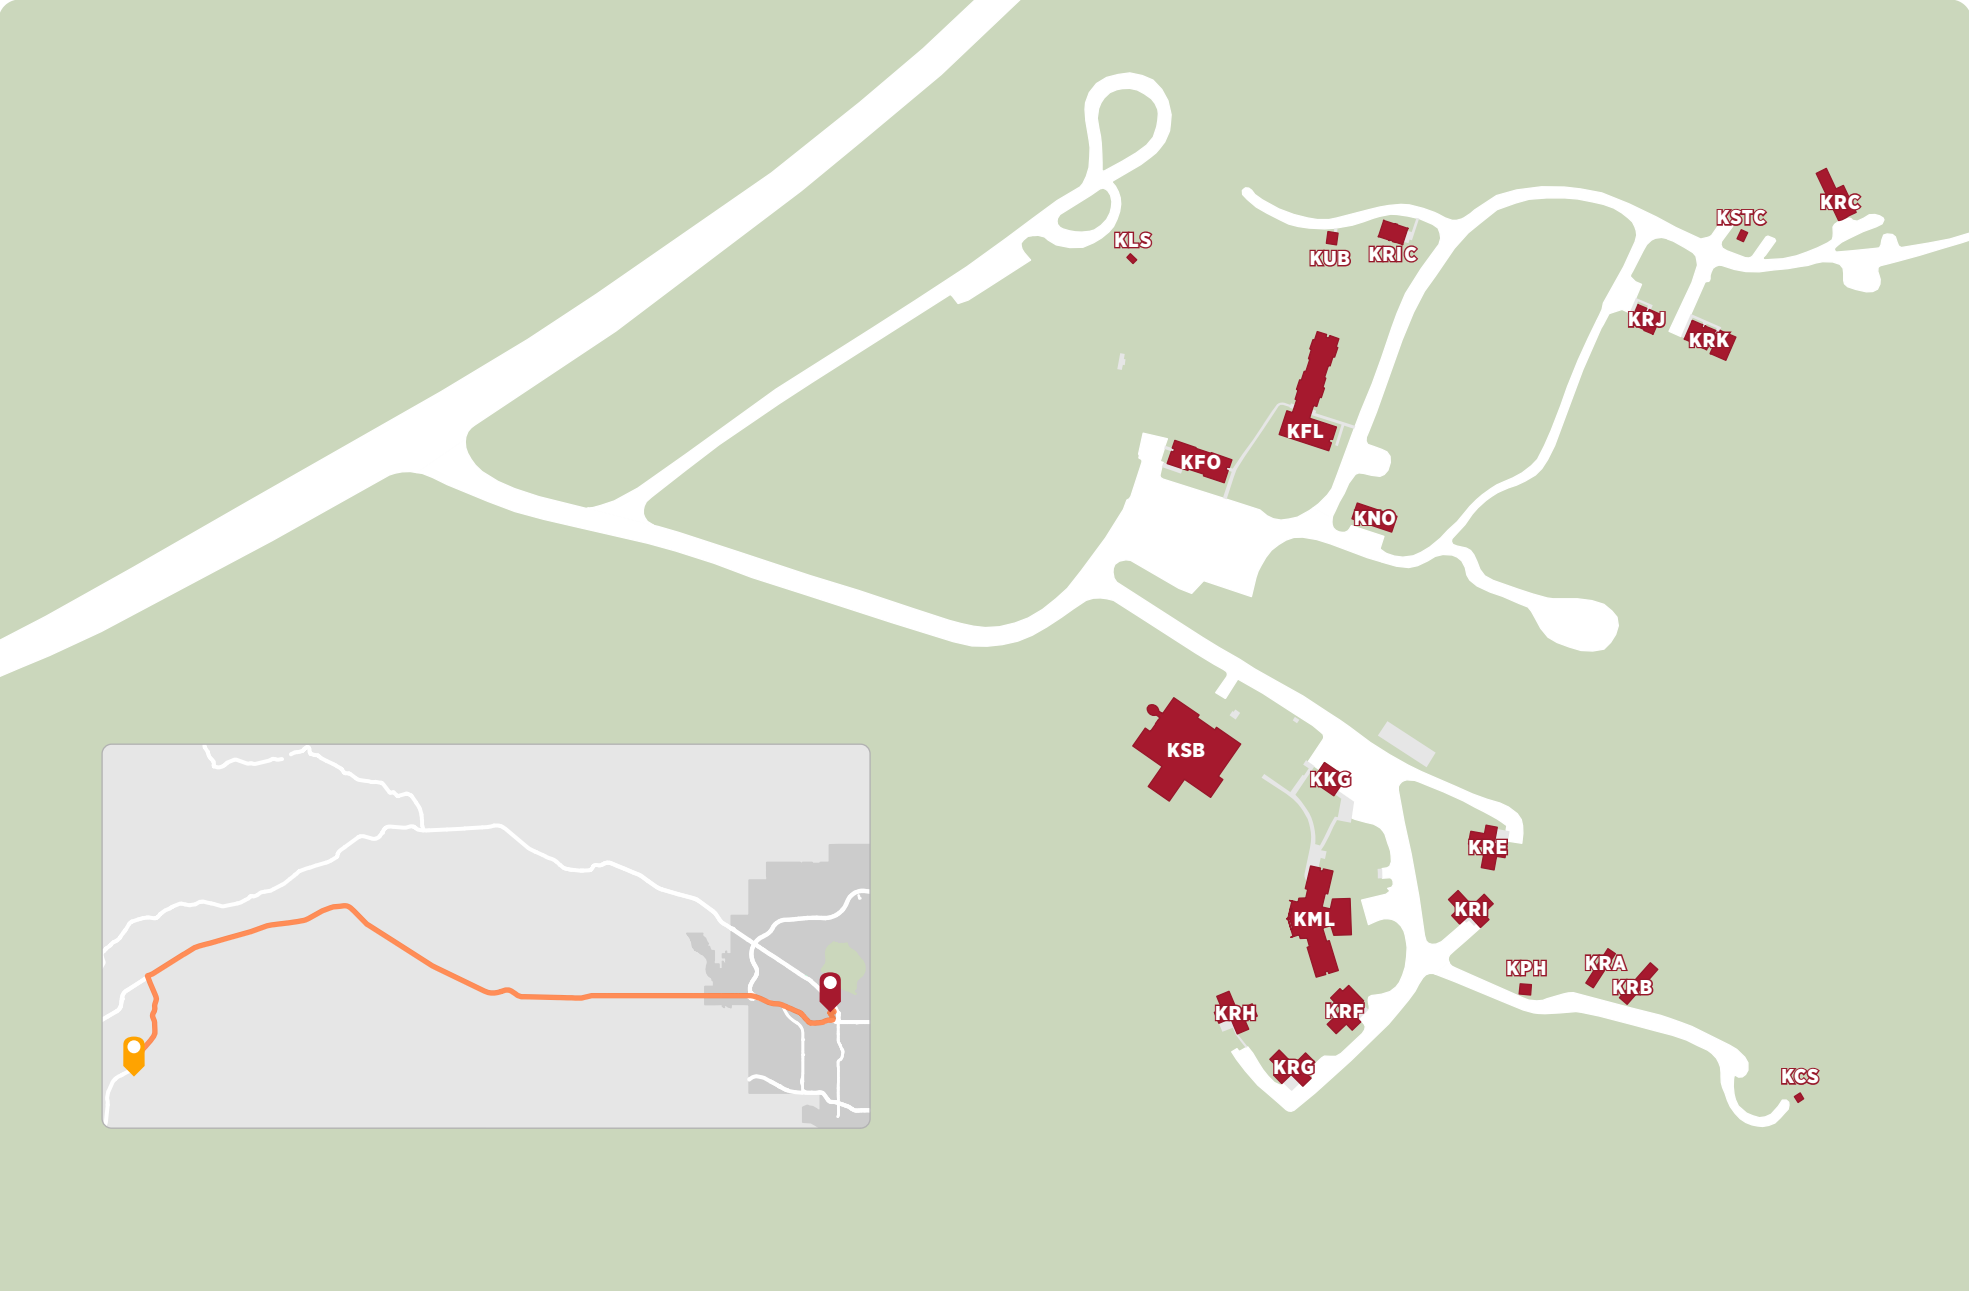

Barrier Lake Field Station

ucalgary.ca/map

KFL Forestry Lodge	KML Kananaskis Main Lodge	KRA Trailer A	KRE Duplex 1	KRI Duplex 5	KSB Science Station Lab
KFO Forestry Office	KNO North Shop	KRB Trailer B	KRF Duplex 2	KRIC Interpreters's Cabin	KSTC Chemical Lab
KKG Garage	KPH Pump House	KRC Trailer C	KRG Duplex 3	KRJ Residence	Storage
KLS Lift Station			KRH Duplex 4	KRK Site Manager	KUB Utility Building